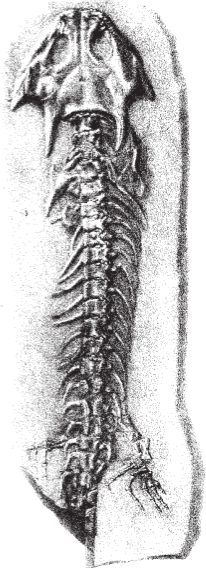

Build an Amphibian!

A fossil **Keraterpeton**
from Co. Kilkenny

Keraterpeton was a tiny spiky-headed prehistoric amphibian which lived in Ireland during the Carboniferous Period, 300 million years ago.

To build your amphibian, colour in and cut out each separate part. Then, use split pins to attach the head, arms, legs and tail to the body, at the points indicated. The finished articulated creature should look something like this: